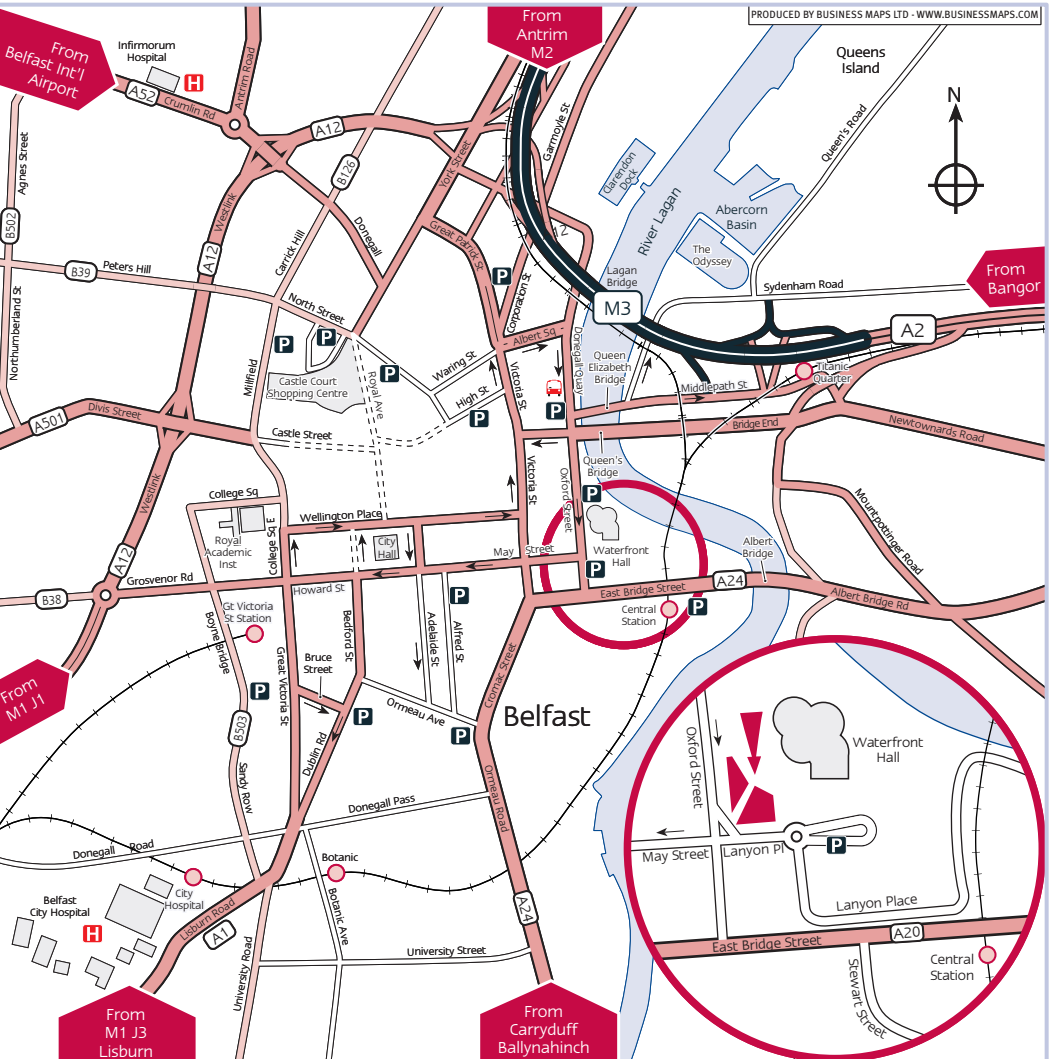

Bear left onto Victoria Street and continue ahead at the next junction onto the A2. Follow the A2 as it bears right onto Albert Square right again onto Donegall Square. Keep to the right hand lane to continue ahead onto Oxford Street following signs for City centre.

### From M1

Leave the M1 and go straight at the roundabout where the road becomes the A12/Westlink.

At the next roundabout junction, turn right onto Grosvenor Road following signs for City Centre.

Turn left onto College Square East (one way).

Turn right onto Wellington Place and continue onto Donegal Square North passing City Hall.

Bear left onto Victoria Street and continue ahead at the next junction onto the A2. Follow the A2 as it bears right onto Albert Square right again onto Donegall Square. Keep to the left hand lane to continue

ahead onto Oxford Street following signs for City centre. Continue ahead at the junction with the A2 (still Oxford Street). Turn left at the next junction onto Lanyon Place. We are situated on the left hand side.